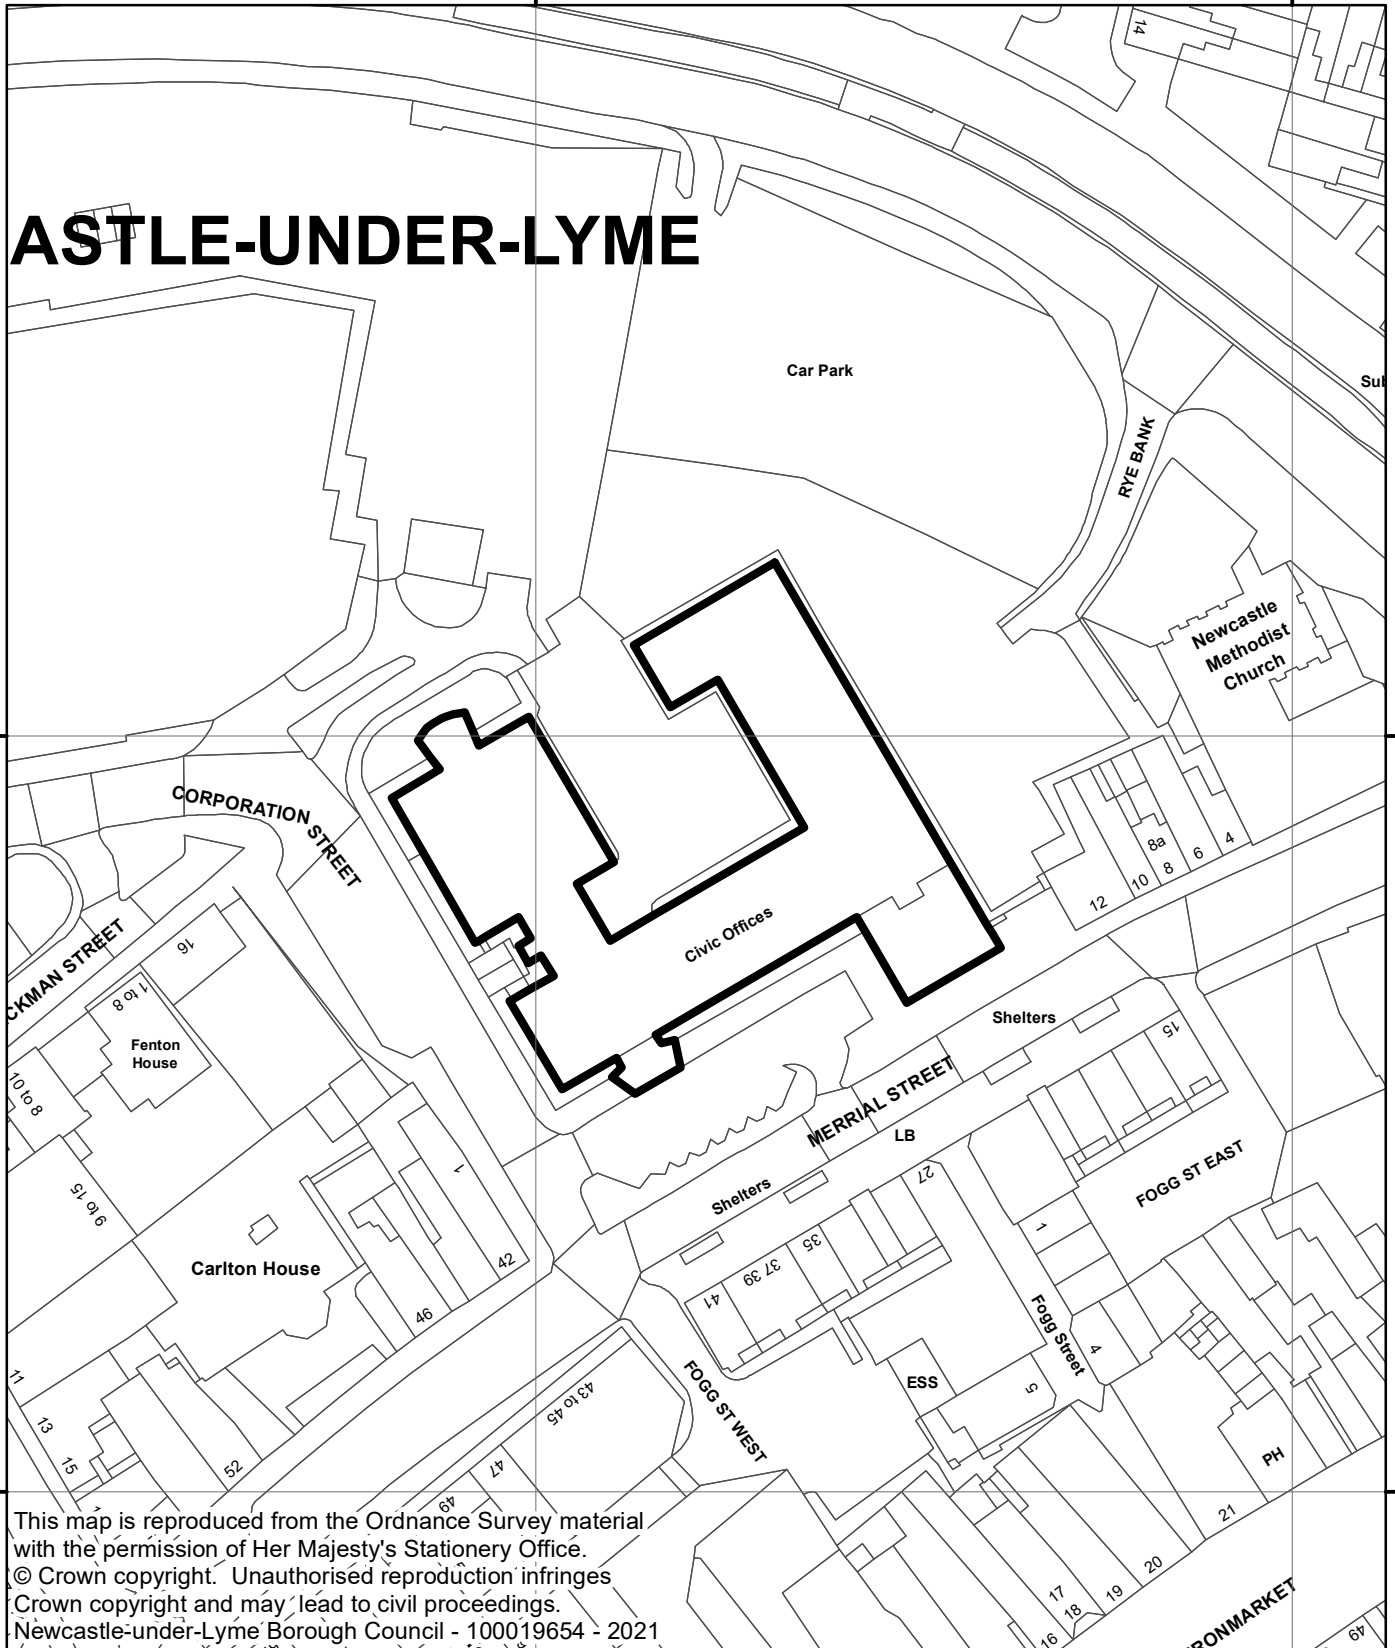

Former Civic Offices  
Merrial Street  
Newcastle under Lyme

384800 000000

# ASTLE-UNDER-LYME

346200 000000

346200 000000

346100 000000

346100 000000

This map is reproduced from the Ordnance Survey material with the permission of Her Majesty's Stationery Office.  
 © Crown copyright. Unauthorised reproduction infringes Crown copyright and may lead to civil proceedings.  
 Newcastle-under-Lyme Borough Council - 100019654 - 2021

384800 000000

384900 000000